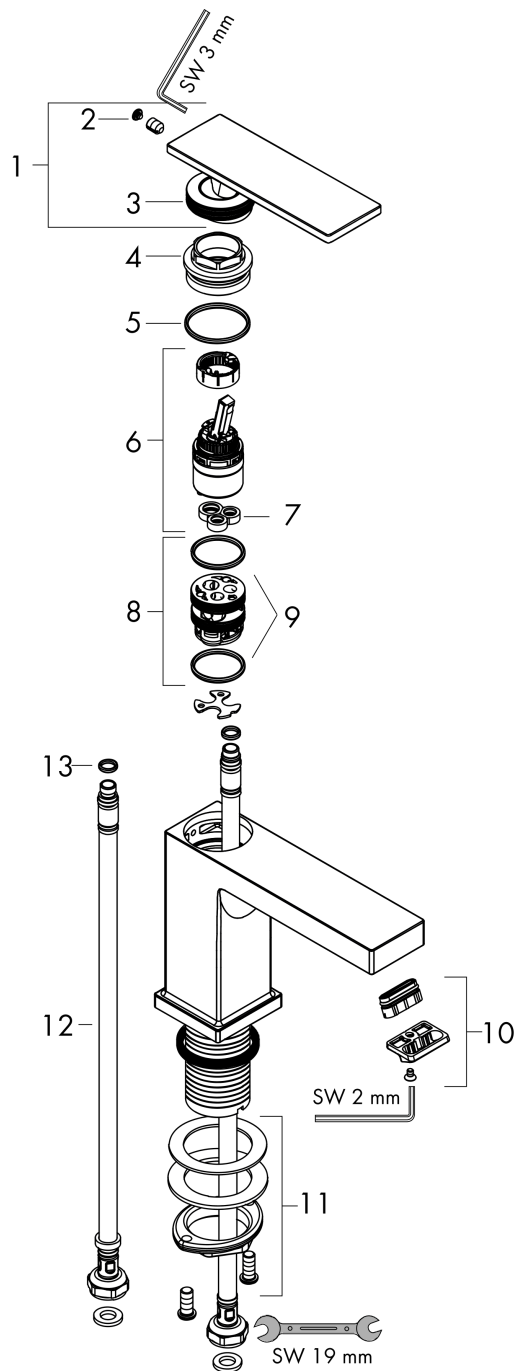

Tecturis E
Single lever basin mixer 110 EcoSmart+ without waste set
 Finish: **Matt Black** Article Number: **73011670**

Description

product features

- ComfortZone 110
- projection: 144 mm
- spout height: 117 mm
- handle variant: lever handle
- spray type: WaterfallStream
- maximum flow rate at 3 bar: 4 l/min
- ceramic cartridge
- temperature limitation adjustable
- suitable for continuous flow water heaters
- connection type: G 3/8 connections
- connection dimension: DN15
- EU taxonomy: max. 6 l/min - Substantial Contribution (SC) possible

Technology

Design awards

Product image

Scale drawing

Flowchart

Tecturis E
Single lever basin mixer 110 EcoSmart+ without waste set
 Finish: **Matt Black** Article Number: **73011670**

Exploded Drawing

Year of production: >09/23

Tecturis E

Single lever basin mixer 110 EcoSmart+ without waste set

Finish: **Matt Black** Article Number: **73011670**

Spare part list

Year of production: >09/23

Pos.	Description	Article Number	PC	PU
1	handle	94992670	65	1
2	screw cover	93983670	53	1
3	O-ring 30x1,5	98433000	1	1
4	nut	94993000	6	1
5	O-ring 29x2	98391000	1	1
6	cartridge, assy	92900000	10	1
7	seal	93383000	4	1
8	adapter for cartridge	95975000	3	1
9	O-ring 23x2	98398000	1	1
10	aerator cpl.	94994670	58	1
11	fixing set (Ø 32)	13961000	7	1
12	connection hose 450 mm M8x0,75 G3/8	97206000	8	1
13	O-ring 7x1,5	98422000	1	1