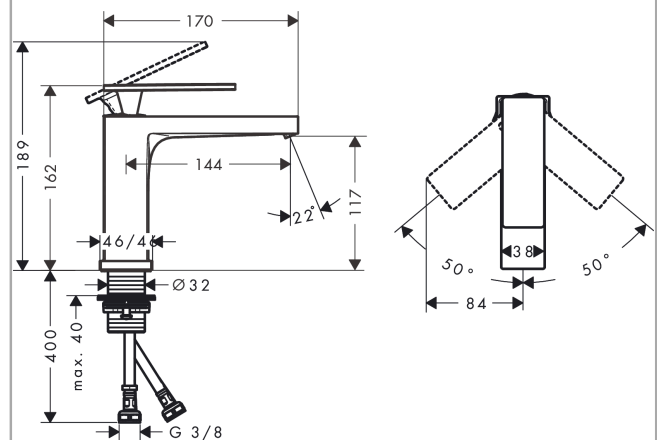

Tecturis E
Single lever basin mixer 110 EcoSmart+ without waste set
 Finish: **Matt Black** Article Number: **73011670**

Description

product features

- ComfortZone 110
- projection: 144 mm
- spout height: 117 mm
- handle variant: lever handle
- spray type: WaterfallStream
- maximum flow rate at 3 bar: 4 l/min
- ceramic cartridge
- temperature limitation adjustable
- suitable for continuous flow water heaters
- connection type: G 3/8 connections
- connection dimension: DN15
- EU taxonomy: max. 6 l/min - Substantial Contribution (SC) possible

Technology

Design awards

Product image

Scale drawing

Flowchart

Tecturis E
Single lever basin mixer 110 EcoSmart+ without waste set
 Finish: **Matt Black** Article Number: **73011670**

Exploded Drawing

Year of production: >09/23

Tecturis E

Single lever basin mixer 110 EcoSmart+ without waste set

Finish: **Matt Black** Article Number: **73011670**

Spare part list

Year of production: >09/23

Pos.	Description	Article Number	PC	PU
1	handle	94992670	65	1
2	screw cover	93983670	53	1
3	O-ring 30x1,5	98433000	1	1
4	nut	94993000	6	1
5	O-ring 29x2	98391000	1	1
6	cartridge, assy	92900000	10	1
7	seal	93383000	4	1
8	adapter for cartridge	95975000	3	1
9	O-ring 23x2	98398000	1	1
10	aerator cpl.	94994670	58	1
11	fixing set (Ø 32)	13961000	7	1
12	connection hose 450 mm M8x0,75 G3/8	97206000	8	1
13	O-ring 7x1,5	98422000	1	1