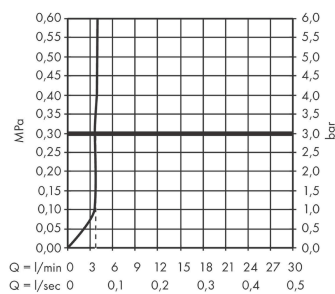

Tecturis E
Single lever basin mixer 110 EcoSmart+ without waste set
 Finish: **Matt Black** Article Number: **73011670**

Description

product features

- ComfortZone 110
- projection: 144 mm
- spout height: 117 mm
- handle variant: lever handle
- spray type: WaterfallStream
- maximum flow rate at 3 bar: 4 l/min
- ceramic cartridge
- temperature limitation adjustable
- suitable for continuous flow water heaters
- connection type: G 3/8 connections
- connection dimension: DN15
- EU taxonomy: max. 6 l/min - Substantial Contribution (SC) possible

Technology

Design awards

Product image

Scale drawing

Flowchart

Tecturis E
Single lever basin mixer 110 EcoSmart+ without waste set
 Finish: **Matt Black** Article Number: **73011670**

Exploded Drawing

Year of production: >09/23